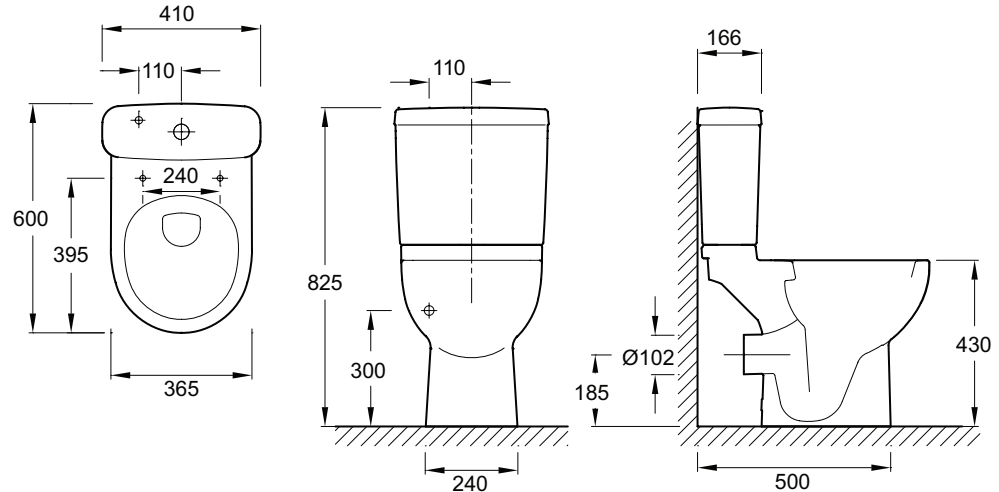

Reach Comfort Height Compact Close Coupled WC Pan

18557K

Product Description:	Reach comfort height compact close coupled WC pan	
Recommended Items:	18581W-00	Cistern dual flush 3/6L
	E70009-00	Standard seat
	E70011-00	Slow Close seat
Product Dimensions:	600 mm Projection	
Colour/Finish:	White	
Material:	Vitreous China	
Product Weight (kg):	26.4	
Guarantee (Years):	25	

Dimensions (mm)

**Kohler UK**

Sales and Technical:

+44 (0) 844 571 0048 (Calls cost 7p per minute plus your phone company's access charge)

info@kohler.co.uk

www.KOHLER.co.uk

THE BOLD LOOK
OF **KOHLER**®